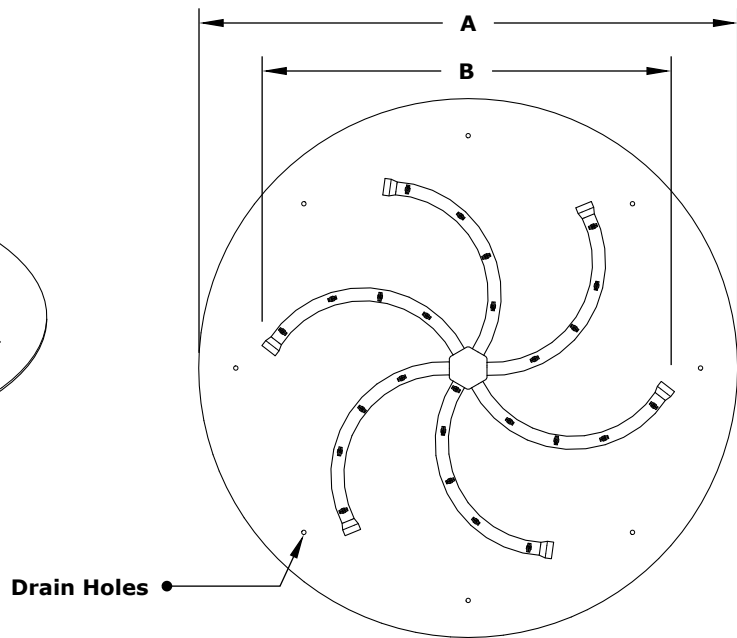

ROUND FLAT PAN & TRIPLE 'S' BULLET BURNER MATCH LIT

ISOMETRIC VIEW

TOP VIEW

FRONT SIDE VIEW

SKU	A	B	INLET	BTU
OPT-BFP18R	18"	8"	1/2"	50,000
OPT-BFP182R	18"	12"	1/2"	75,000
OPT-BFP24R	24"	18"	1/2"	110,000
OPT-BFP30R	30"	24"	1/2"	145,000
OPT-BFP36R	36"	30"	3/4"	180,000
OPT-BFP48R	48"	36"	3/4"	220,000
OPT-BFP60R	60"	48"	3/4"	385,000

Pan Material: 304 Stainless Steel
 Burner Material: Brass
 Includes: Pan, Burner