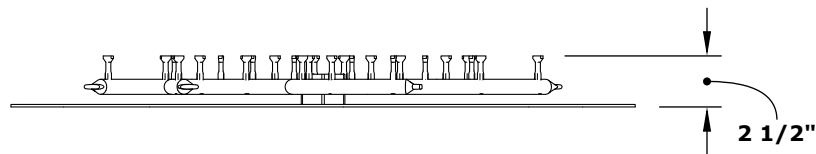

ROUND FLAT PAN & TRIPLE 'S' BULLET BURNER MATCH LIT

ISOMETRIC VIEW

TOP VIEW

FRONT SIDE VIEW

SKU	A	B	INLET	BTU
OPT-BFP18R	18"	8"	1/2"	50,000
OPT-BFP182R	18"	12"	1/2"	75,000
OPT-BFP24R	24"	18"	1/2"	110,000
OPT-BFP30R	30"	24"	1/2"	145,000
OPT-BFP36R	36"	30"	3/4"	180,000
OPT-BFP48R	48"	36"	3/4"	220,000
OPT-BFP60R	60"	48"	3/4"	385,000