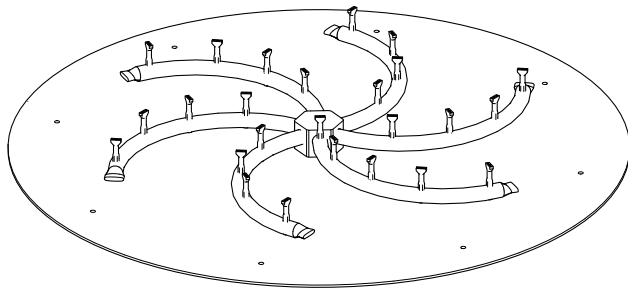

ROUND FLAT PAN & TRIPLE 'S' BULLET BURNER MATCH LIT

ISOMETRIC VIEW

TOP VIEW

FRONT SIDE VIEW

SKU	A	B	INLET	BTU
OPT-BFP18R	18"	8"	1/2"	50,000
OPT-BFP182R	18"	12"	1/2"	75,000
OPT-BFP24R	24"	18"	1/2"	110,000
OPT-BFP30R	30"	24"	1/2"	145,000
OPT-BFP36R	36"	30"	3/4"	180,000
OPT-BFP48R	48"	36"	3/4"	220,000
OPT-BFP60R	60"	48"	3/4"	385,000

Pan Material: 304 Stainless Steel
 Burner Material: Brass
 Includes: Pan, Burner