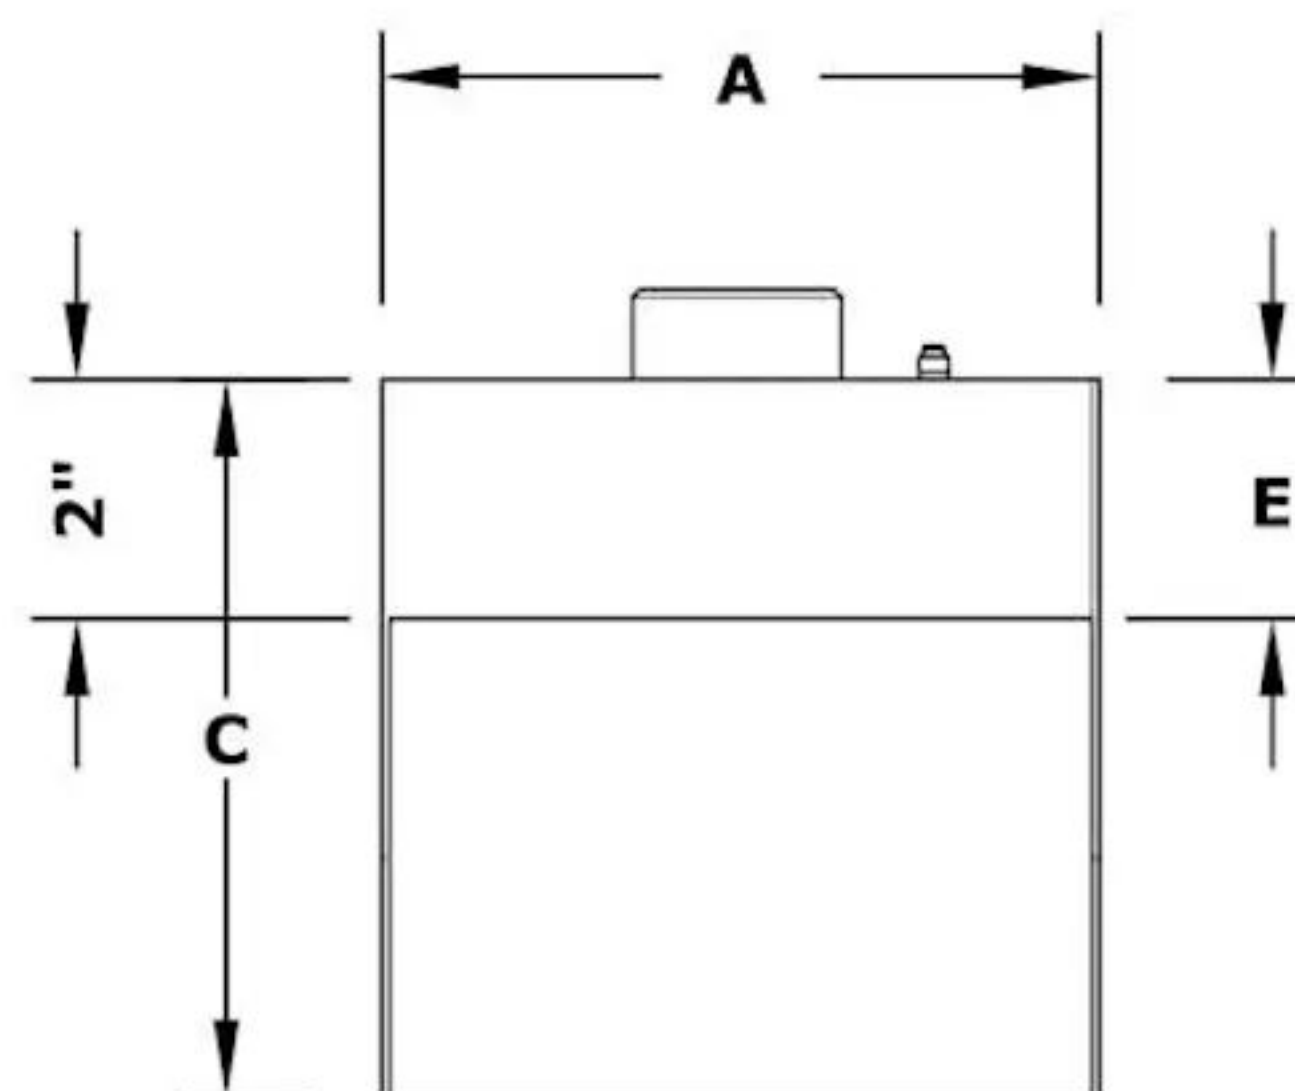

SCOOP STYLE SCUPPER

MATERIAL: COPPER

FINISH: SMOOTH PATINA COPPER

ISOMETRIC VIEW

TOP VIEW

ISOMETRIC VIEW

● Perforated Material For Extra Grip

FRONT SIDE VIEW

RIGHT SIDE VIEW

SKU	A	B	C	D	E
OPT-SCS4	4"	4"	4"	1-1/2"	2"
OPT-SCS6	6"	6"	6"	2"	2"
OPT-SCS8	8"	8"	8"	3"	3"