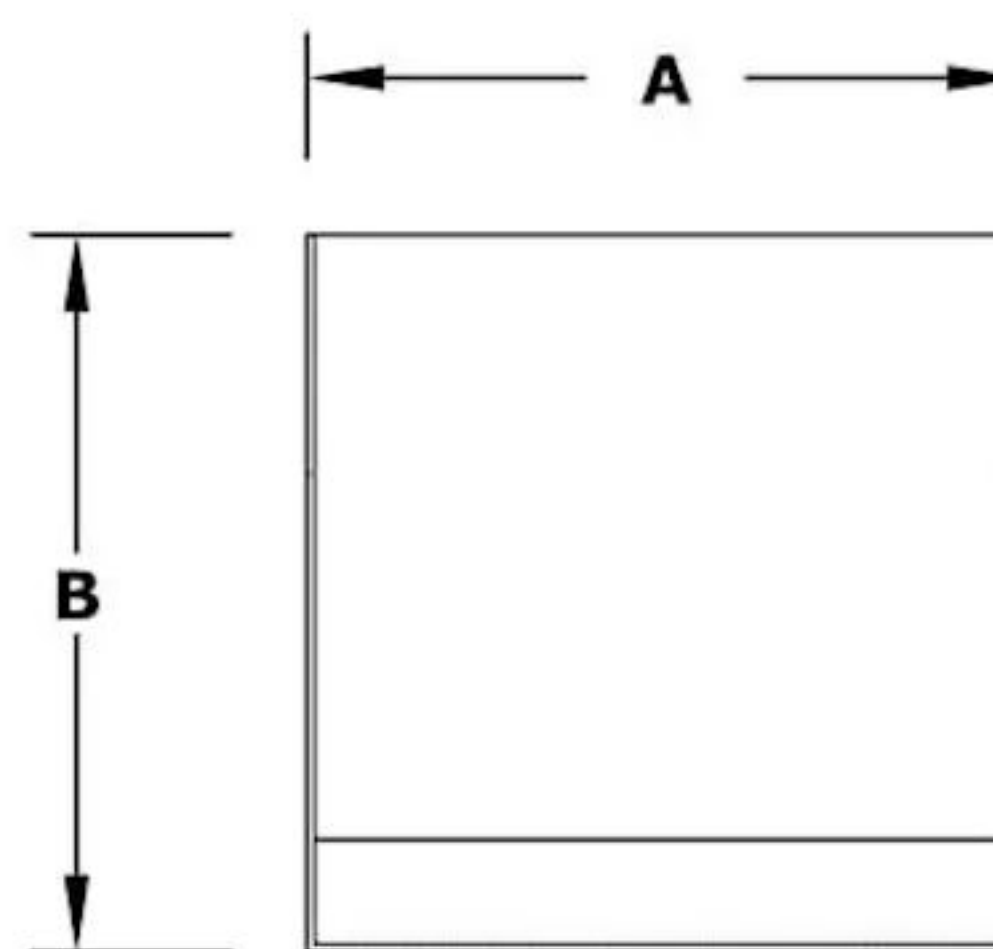

SCOOP STYLE SCUPPER

MATERIAL: COPPER

FINISH: SMOOTH PATINA COPPER

ISOMETRIC VIEW

TOP VIEW

ISOMETRIC VIEW

● Perforated Material For Extra Grip

FRONT SIDE VIEW

RIGHT SIDE VIEW

SKU	A	B	C	D	E
OPT-SCS4	4"	4"	4"	1-1/2"	2"
OPT-SCS6	6"	6"	6"	2"	2"
OPT-SCS8	8"	8"	8"	3"	3"