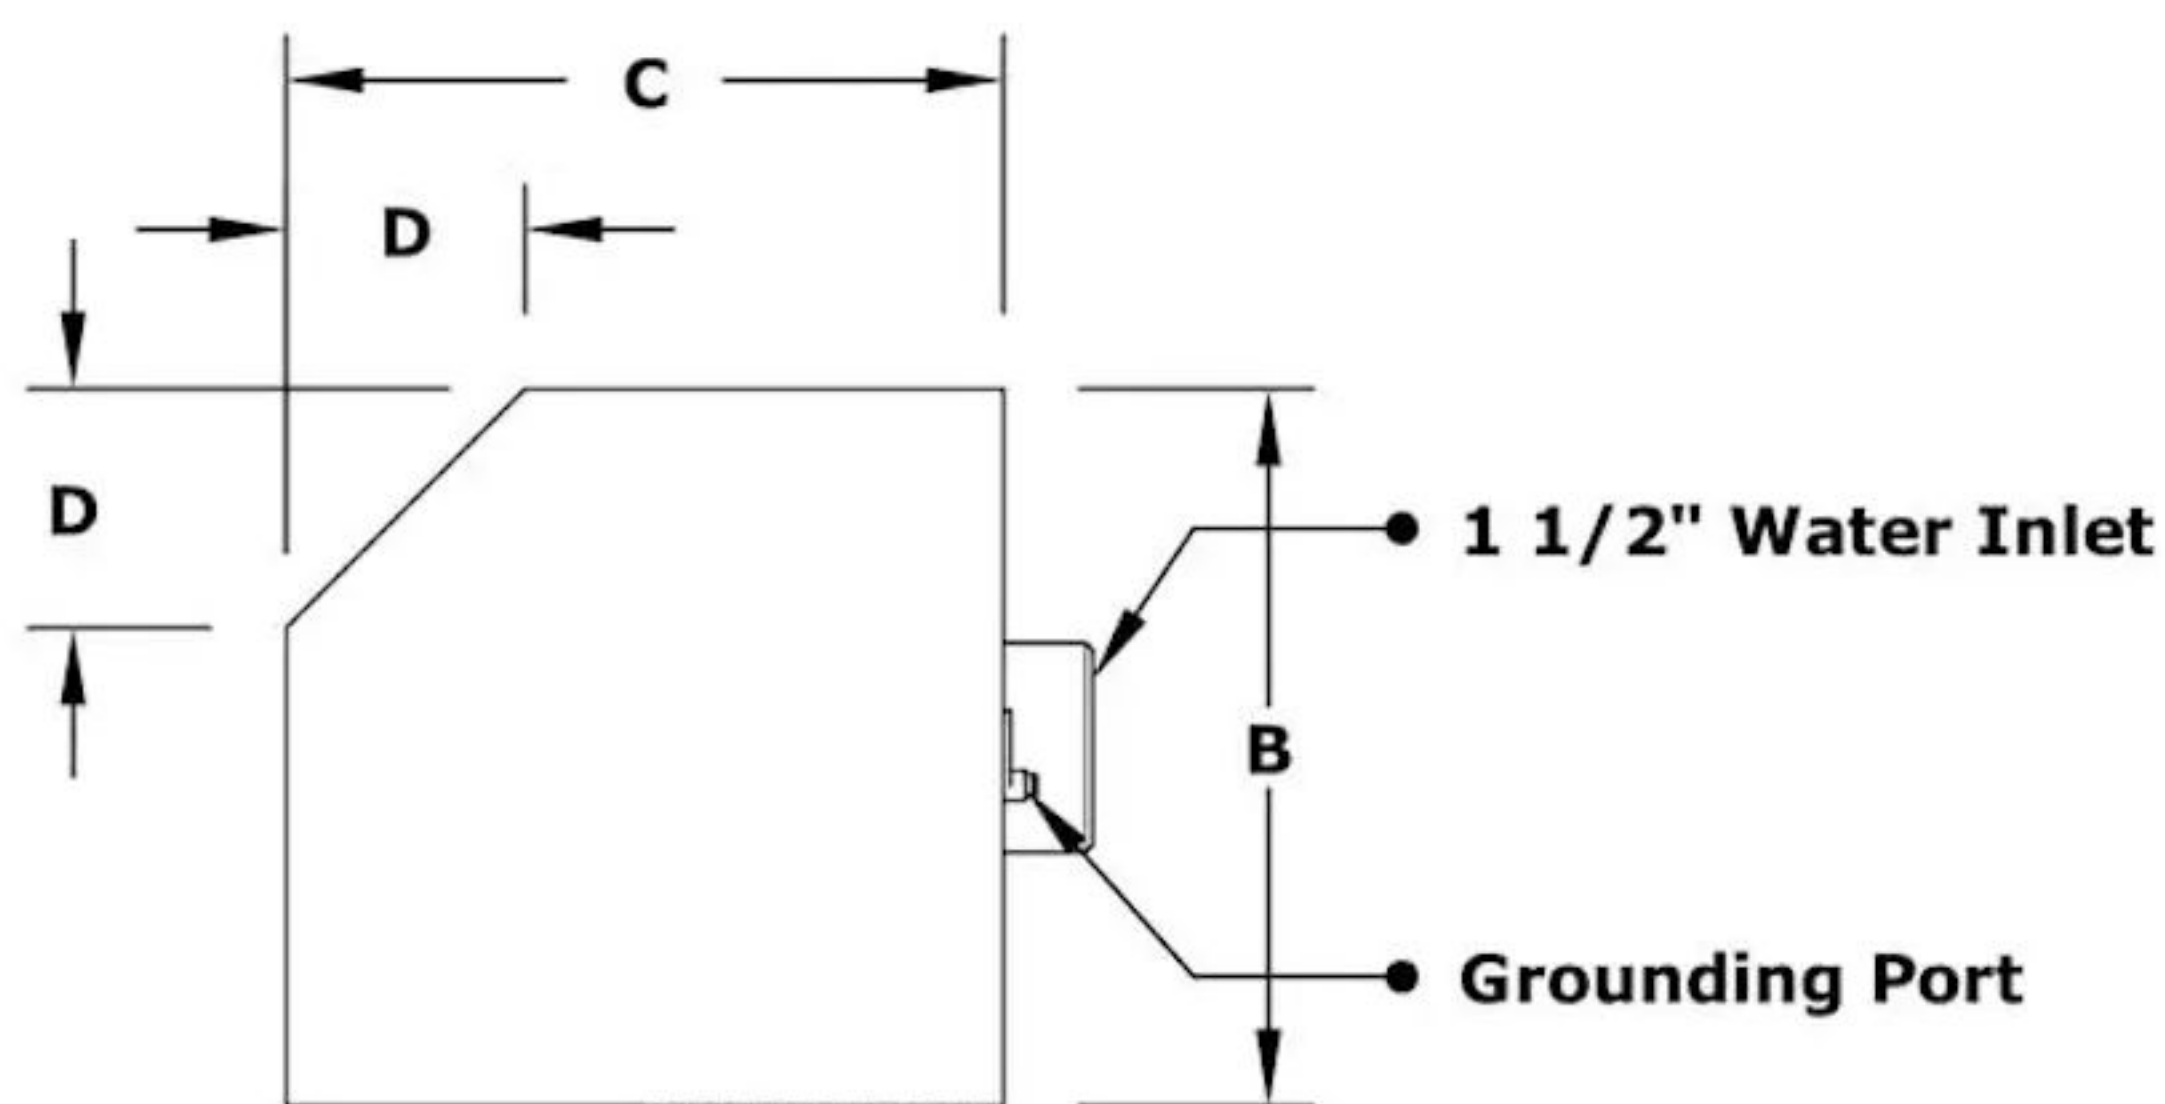

SCOOP STYLE SCUPPER

MATERIAL: COPPER

FINISH: SMOOTH PATINA COPPER

ISOMETRIC VIEW

TOP VIEW

ISOMETRIC VIEW

● Perforated Material For Extra Grip

FRONT SIDE VIEW

RIGHT SIDE VIEW

SKU	A	B	C	D	E
OPT-SCS4	4"	4"	4"	1-1/2"	2"
OPT-SCS6	6"	6"	6"	2"	2"
OPT-SCS8	8"	8"	8"	3"	3"