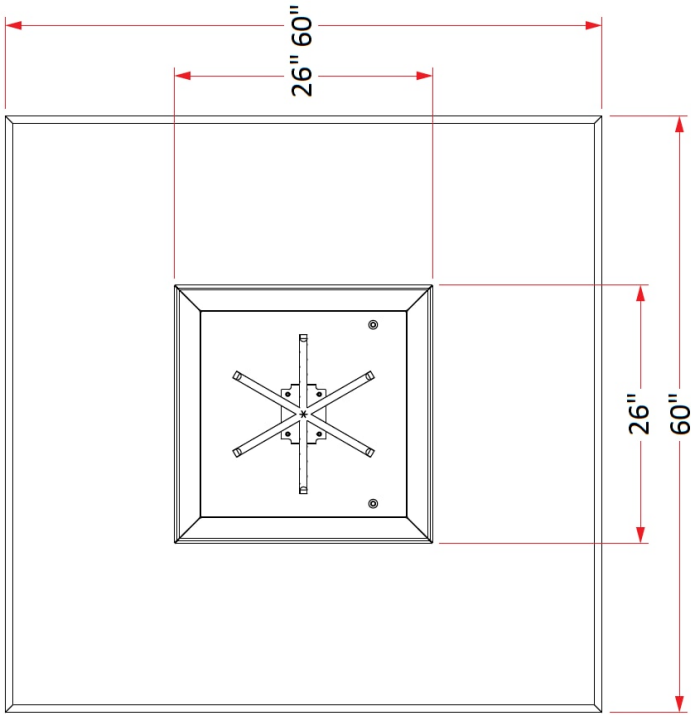

Cosmopolitan Square Dining Firetable

**AMERICAN
FYRE DESIGNS™**
Outdoor Products collection

#642 - Cosmopolitan Firetable Specs

Dimensions:	60" w x 60" d x 29" h
Weight:	500 lbs
Key Valve (V6) BTU's:	65,000 (NG)/60,000 (LP)

Accepts a 5 gal. Propane tank inside the unit (not included).