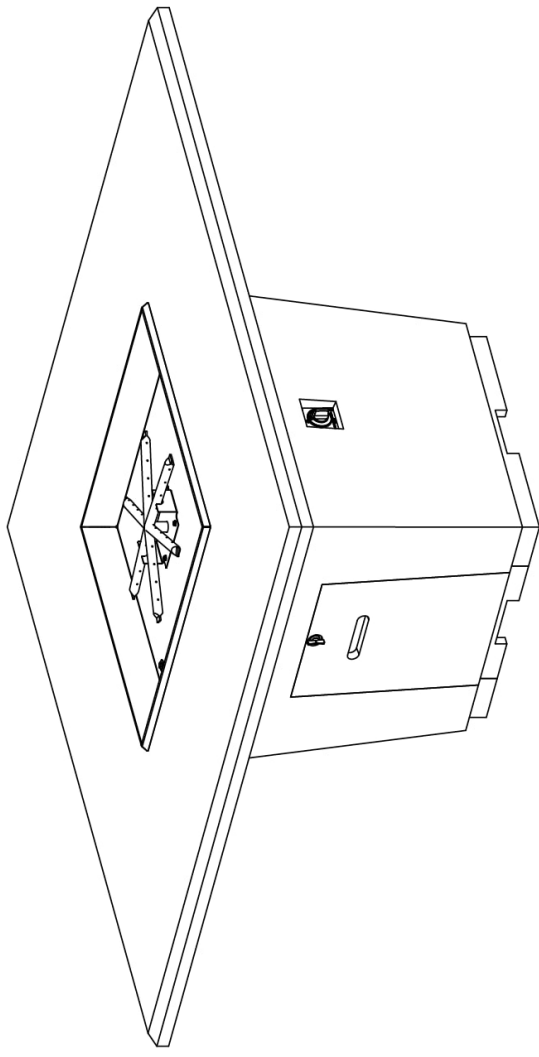

Cosmopolitan Square Dining Firetable

**AMERICAN
FYRE DESIGNS™**
Outdoor Products collection

#642 - Cosmopolitan Firetable Specs

Dimensions:	60" w x 60" d x 29" h
Weight:	500 lbs
Key Valve (V6) BTU's:	65,000 (NG)/60,000 (LP)

Accepts a 5 gal. Propane tank inside the unit (not included).