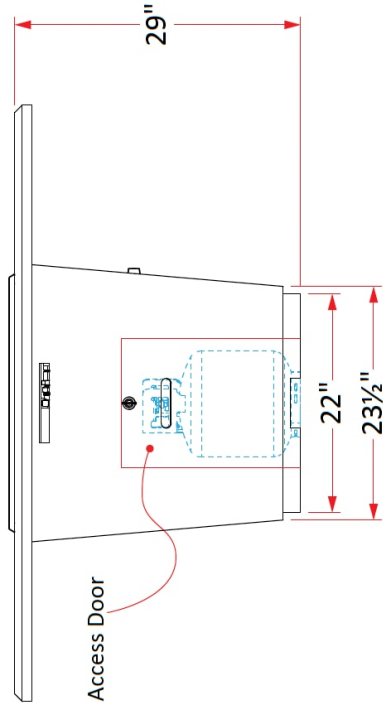

Cosmopolitan Square Dining Firetable

**AMERICAN
FYRE DESIGNS™**
Outdoor Products collection

#642 - Cosmopolitan Firetable Specs

Dimensions:	60" w x 60" d x 29" h
Weight:	500 lbs
Key Valve (V6) BTU's:	65,000 (NG)/60,000 (LP)

Accepts a 5 gal. Propane tank inside the unit (not included).