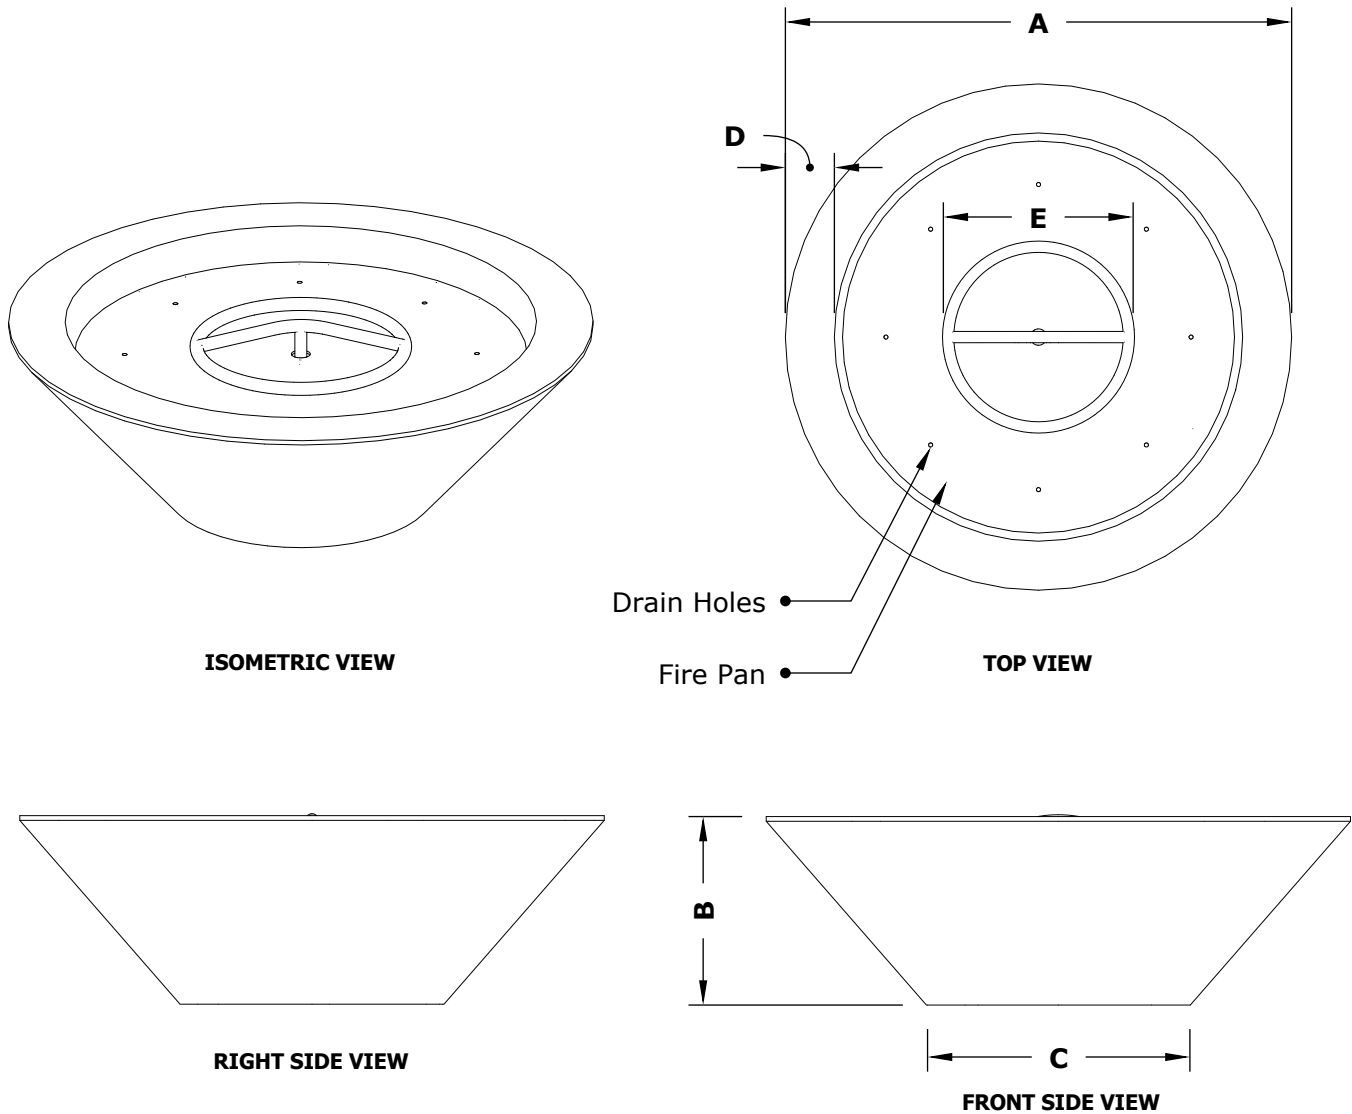

# CAZO FIRE BOWL- GFRC CONCRETE

SKU	A	B	C	D	E	BTU
OPT-24RFO	24"	9"	9"	2"	8" Single Ring	45,000
OPT-31RFO	31"	10"	10"	3"	12" Single Ring	65,000
OPT-36RFO	36"	12"	14"	3"	12" Single Ring	65,000
OPT-48RFO	48"	16"	20"	2.5"	18" Double Ring	160,000
OPT-24RFOE12V	24"	9"	9"	2"	8" Single Ring	45,000
OPT-31RFOE12V	31"	10"	10"	3"	12" Single Ring	65,000
OPT-36RFOE12V	36"	12"	14"	3"	12" Single Ring	65,000
OPT-48RFOE12V	48"	16"	20"	2.5"	18" Double Ring	160,000

Fire Bowl Material: GFRC Concrete  
Finish: Smooth Finish  
Pan Material: 304 Stainless Steel  
Burner Material: 304 Stainless Steel

**12V ELECTRONIC IGNITION**  
ANSI Z21.97-(2017) / CSA 2.41-(2017)

Includes: Pan, Burner, NG or LP orifice, Whistle Free Hose, Black Lava Rock.