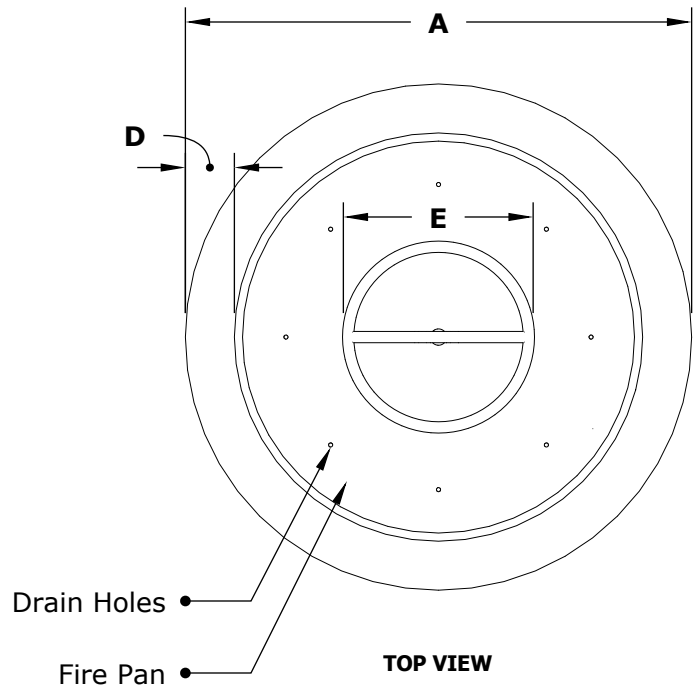

CAZO FIRE BOWL - WOOD GRAIN

ISOMETRIC VIEW

TOP VIEW

RIGHT SIDE VIEW

FRONT SIDE VIEW

SKU	A	B	C	D	E	BTU
OPT-24RWGFO	24"	8"	12"	2"	8"	45,000
OPT-32RWGFO	32"	10"	12"	3"	12"	65,000

Fire Bowl Material: GFRC Concrete
Finish: Wood Grain Finish
Pan Material: 304 Stainless Steel
Burner Material: 304 Stainless Steel

12V ELECTRONIC IGNITION
ANSI Z21.97-(2017) / CSA 2.41-(2017)

Includes: Pan, Burner, NG or LP orifice, Whistle Free Hose, Black Lava Rock.