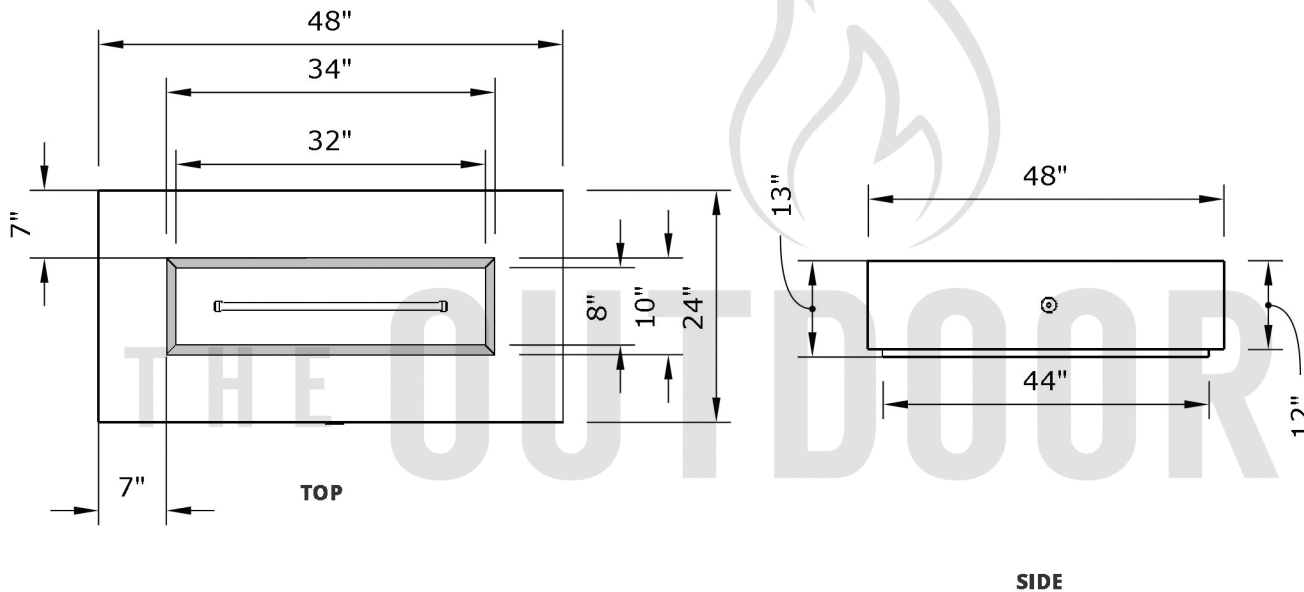

Replacement Part Numbers

Regal - 48" Fire Pit

Page Number	1 of 1
Author: Bryant Uribe	4/13/2018
Approved By: Gabriel Estrada	4/13/2018

Part Number	OPT-RGL48, OPT-RGL48EKIT
Material	GFRC (Glass Fiber Reinforced Concrete)
Finishes	Ash, Black, Gray, Vanilla, Brown, Chocolate, Limestone
Gas Type	Natural Gas (-NG) or Liquid Propane (-LP)
Weight	195 lbs.
BTUs	45,000
Suggested Fire Glass	25 lbs.
Access Door	N/A

ITEM NO.	REPLACEMENT PART NUMBER	QTY.
1	OPT-167	1
2	OPT-256	1

Proprietary & Confidential: The information contained in this drawing is the sole property of **The Outdoor Plus**. Any reproduction or as a whole without written permission of **The Outdoor Plus** is prohibited.